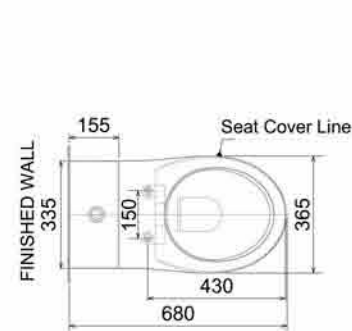

A graphic element on the left side of the lower half of the page, showing a stream of water falling from the top, forming a teardrop shape, and then splashing into a pool of water at the bottom, creating concentric ripples.

Capricorn suites

Claytan®

WC 4507/LC 3017D

Available Colours

6/3 Litres
4.5/3 Litres Water Saving Mode
BO / S Trap rough-in : 260mm
HO / P Trap height : 190m

PLAN / TOP ELEVATION

SIDE ELEVATION

FRONT ELEVATION

WB 1070 / SR 1718

Available Colours

Wall Hung & Above Counter Basin
Optional: Shroud SR 1718
L 440 x W 520 x H 155

PLAN / TOP ELEVATION

SIDE ELEVATION

FRONT ELEVATION

www.claytanguroup.com

proudly 100% malaysian made