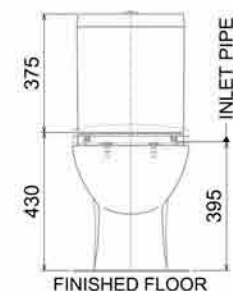

A graphic element on the left side of the lower half of the page, showing a stream of water falling from the top, forming a teardrop shape, and then splashing into a pool of water at the bottom, creating concentric ripples.

Capricorn suites

Claytan®

WC 4507/LC 3017D

Available Colours

6/3 Litres
4.5/3 Litres Water Saving Mode
BO / S Trap rough-in : 260mm
HO / P Trap height : 190m

PLAN / TOP ELEVATION

SIDE ELEVATION

FRONT ELEVATION

WB 1070 / SR 1718

Available Colours

Wall Hung & Above Counter Basin
Optional: Shroud SR 1718
L 440 x W 520 x H 155

PLAN / TOP ELEVATION

SIDE ELEVATION

FRONT ELEVATION

www.claytanguroup.com

proudly 100% malaysian made