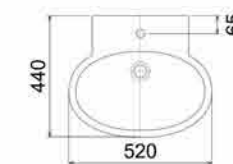

A graphic element on the left side of the lower half of the page, showing a stream of water falling from the top, forming a teardrop shape, and then splashing into a pool of water at the bottom, creating concentric ripples.

Capricorn suites

Claytan®

WC 4507/LC 3017D

Available Colours

6/3 Litres
4.5/3 Litres Water Saving Mode
BO / S Trap rough-in : 260mm
HO / P Trap height : 190m

PLAN / TOP ELEVATION

SIDE ELEVATION

FRONT ELEVATION

WB 1070 / SR 1718

Available Colours

Wall Hung & Above Counter Basin
Optional: Shroud SR 1718
L 440 x W 520 x H 155

PLAN / TOP ELEVATION

SIDE ELEVATION

FRONT ELEVATION

www.claytanguroup.com

proudly 100% malaysian made