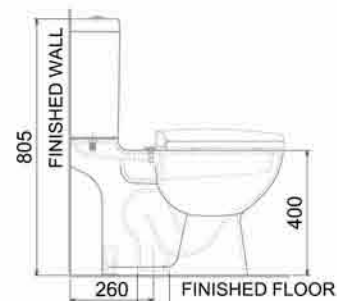

A graphic element on the left side of the lower half of the page, showing a stream of water falling from the top, forming a teardrop shape, and then splashing into a pool of water at the bottom, creating concentric ripples.

Capricorn suites

Claytan®

WC 4507/LC 3017D

Available Colours

6/3 Litres
4.5/3 Litres Water Saving Mode
BO / S Trap rough-in : 260mm
HO / P Trap height : 190m

PLAN / TOP ELEVATION

SIDE ELEVATION

FRONT ELEVATION

WB 1070 / SR 1718

Available Colours

Wall Hung & Above Counter Basin
Optional: Shroud SR 1718
L 440 x W 520 x H 155

PLAN / TOP ELEVATION

SIDE ELEVATION

FRONT ELEVATION

www.claytanguroup.com

proudly 100% malaysian made