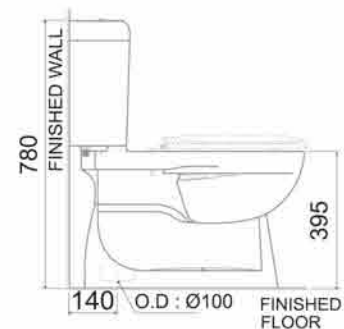

Lyra suites

Claytan®

WC 4506A / LC 3016D

Available Colours

BO / S Trap rough-in : 140mm  
 4.5/6 Litres Press Button  
 HO / P Trap height : 190mm

PLAN / TOP ELEVATION

SIDE ELEVATION

FRONT ELEVATION

WBFC 1577

Available Colours

Above Counter Basin  
 L 470 x W 585

PLAN / TOP ELEVATION

SIDE ELEVATION

FRONT ELEVATION

www.claytangroup.com

proudly 100% malaysian made