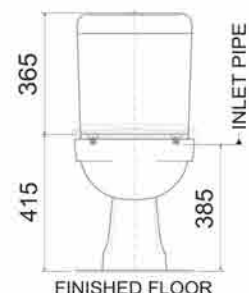

Lyra suites

Claytan®

WC 4506A / LC 3016D

Available Colours

BO / S Trap rough-in : 140mm  
 4.5/6 Litres Press Button  
 HO / P Trap height : 190mm

PLAN / TOP ELEVATION

SIDE ELEVATION

FRONT ELEVATION

WBFC 1577

Available Colours

Above Counter Basin  
 L 470 x W 585

PLAN / TOP ELEVATION

SIDE ELEVATION

FRONT ELEVATION

www.claytangroup.com

proudly 100% malaysian made