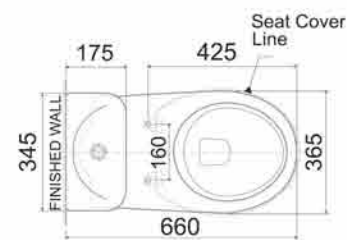

Lyra suites

Claytan®

WC 4506A / LC 3016D

Available Colours

BO / S Trap rough-in : 140mm  
 4.5/6 Litres Press Button  
 HO / P Trap height : 190mm

PLAN / TOP ELEVATION

SIDE ELEVATION

FRONT ELEVATION

WBFC 1577

Available Colours

Above Counter Basin  
 L 470 x W 585

PLAN / TOP ELEVATION

SIDE ELEVATION

FRONT ELEVATION

www.claytangroup.com

proudly 100% malaysian made