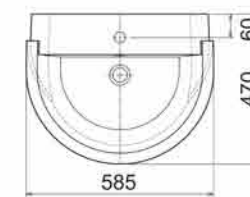

Lyra suites

Claytan®

WC 4506A / LC 3016D

Available Colours

BO / S Trap rough-in : 140mm  
 4.5/6 Litres Press Button  
 HO / P Trap height : 190mm

PLAN / TOP ELEVATION

SIDE ELEVATION

FRONT ELEVATION

WBFC 1577

Available Colours

Above Counter Basin  
 L 470 x W 585

PLAN / TOP ELEVATION

SIDE ELEVATION

FRONT ELEVATION

www.claytangroup.com

proudly 100% malaysian made